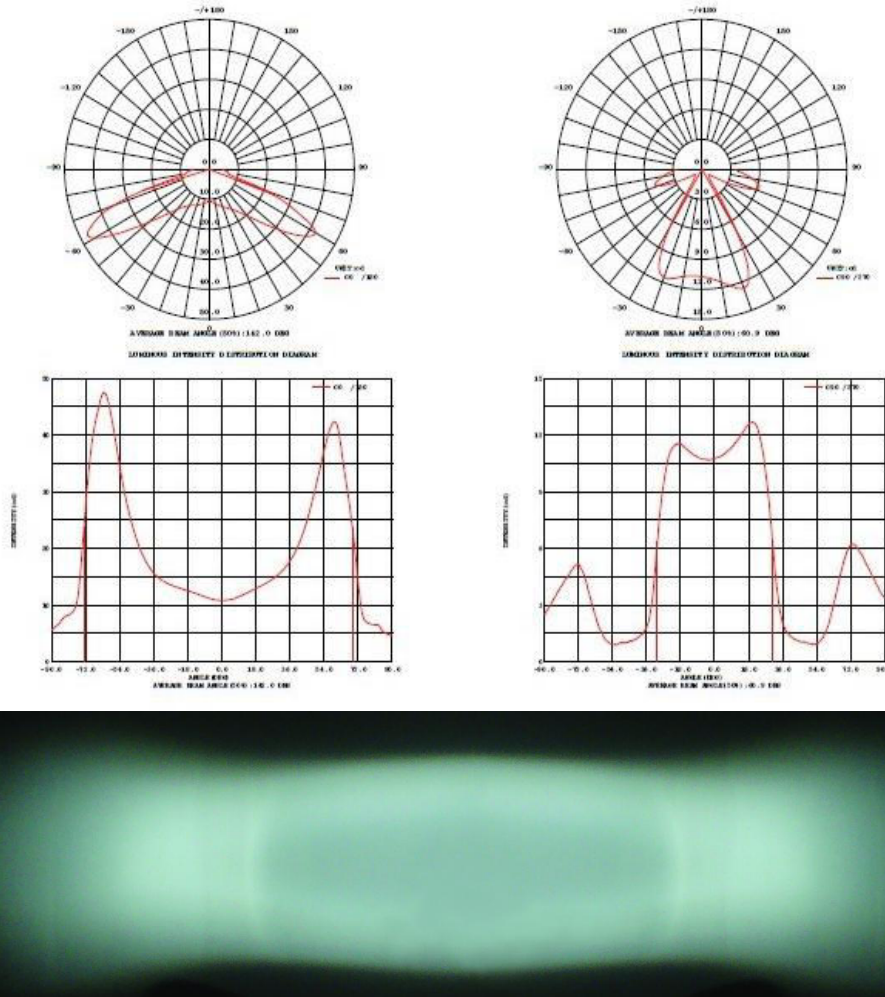

LUMINOUS INTENSITY DISTRIBUTION DIAGRAM

Fig. C0/C180

Fig. C90/C270

C Range: 0 - 360DEG
C Interval: 5.0DEG
Test Speed: HIGH
Temperature: 25.3DEG
Operators: BICOM
Test Date: 2010-05-20

γ Range: 0 - 90DEG
 γ Interval: 0.5DEG
Test System: EVERFINE GO-SPEC316 SYSTEM V1.0.255
Humidity: 65.0%
Test Distance: 3.160m [K=1.0000]
Remarks: